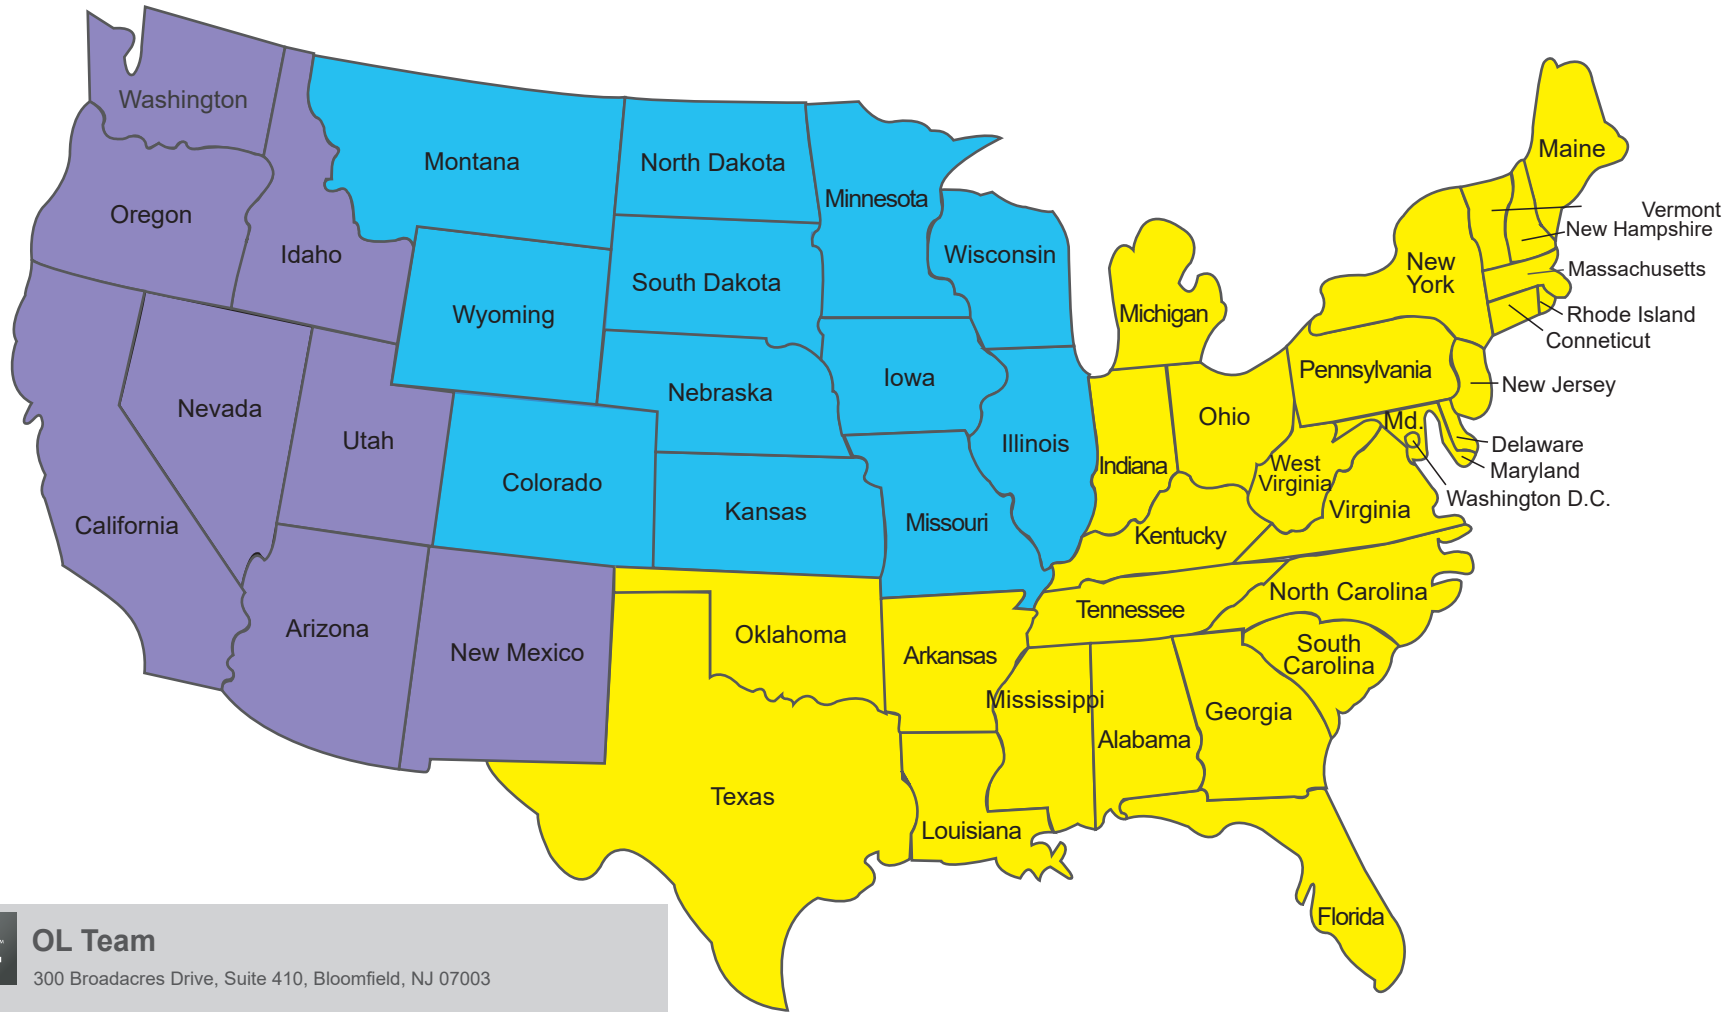

OBJECTIF LUNE

OL Team

300 Broadacres Drive, Suite 410, Bloomfield, NJ 07003

Mike Beard
Director of Sales

973.780.0016
beardm@us.objectiflune.com

Joe McDonald
Professional Services Manager

973.780.0029
mcdonaldj@us.objectiflune.com